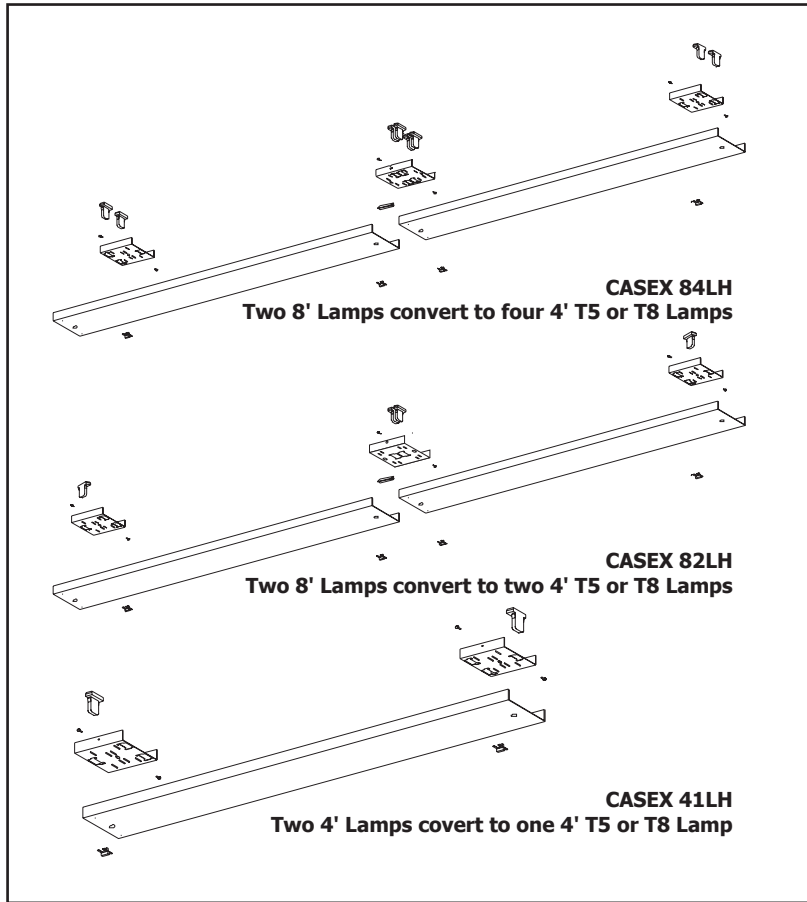

CAS Express

Accessories Details

Catalog Number	Description
CASEX 82LH	CAS EXP. T8 (2) 4' Lamp Tandem Includes (2) CASEXCOVER, (2) RW 501, (1) RW 511, (4) RQTF, (6) RA8, (4) lampholder
CASEX 84LH	CAS EXP. T8 (4) 4' Lamp Tandem Includes (2) CASEXCOVER, (2) RW 501, (1) RW 522, (4) RQTF, (6) RA8, (8) lampholder
CASEX 82LHT5	CAS EXP. T5 (2) 4' Lamp Tandem Includes (2) CASEXCOVER, (2) RW 502T5, (1) RW 511T5, (4) RQTF-S, (6) RA8, (4) lampholde
CASEX 84LHT5	CAS EXP. T5 (4) 4' Lamp Tandem Includes (2) CASEXCOVER, (2) RW 502T5, (1) RW 522T5 (4) RQTF-S, (6) RA8, (8) lampholder
CASEX 86LHT5	CAS EXP. T5 (6) 4' Lamp Tandem Includes (2) CASEXCOVER, (2) RW 502T5, (1) RW 522T5, (4) RQTF-S, (6) RA8, (12) lampholder
CASEX 41LH	CAS EXP. T8 (2) 4' Lamp Tandem Includes (1) CASEXCOVER, (2) RW 501, (2) RQTF, (4) RA8, (2) lampholder
CASEX 41LHT5	CAS EXP. T5 (2) 4' Lamp Tandem Includes (1) CASEXCOVER, (2) RW 502T5, (2) RQTF-S, (4) RA8, (2) lampholder

This drawing is for reference only. Actual part dimensions will vary. Customer is urged to review actual samples to confirm fit and function. All specifications and dimensions are subject to change without notice.