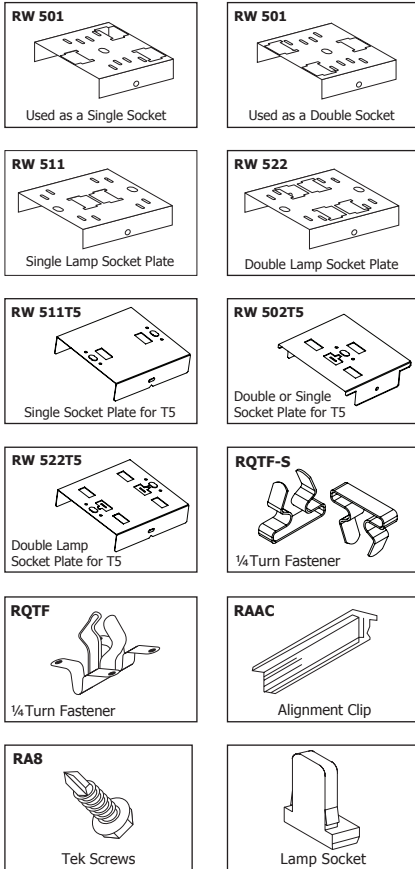

CAS Express

Accessories Details

Catalog Number	Description
CASEX 82LH	CAS EXP. T8 (2) 4' Lamp Tandem Includes (2) CASEXCOVER, (2) RW 501, (1) RW 511, (4) RQTF, (6) RA8, (4) lampholder
CASEX 84LH	CAS EXP. T8 (4) 4' Lamp Tandem Includes (2) CASEXCOVER, (2) RW 501, (1) RW 522, (4) RQTF, (6) RA8, (8) lampholder
CASEX 82LHT5	CAS EXP. T5 (2) 4' Lamp Tandem Includes (2) CASEXCOVER, (2) RW 502T5, (1) RW 511T5, (4) RQTF-S, (6) RA8, (4) lampholde
CASEX 84LHT5	CAS EXP. T5 (4) 4' Lamp Tandem Includes (2) CASEXCOVER, (2) RW 502T5, (1) RW 522T5 (4) RQTF-S, (6) RA8, (8) lampholder
CASEX 86LHT5	CAS EXP. T5 (6) 4' Lamp Tandem Includes (2) CASEXCOVER, (2) RW 502T5, (1) RW 522T5, (4) RQTF-S, (6) RA8, (12) lampholder
CASEX 41LH	CAS EXP. T8 (2) 4' Lamp Tandem Includes (1) CASEXCOVER, (2) RW 501, (2) RQTF, (4) RA8, (2) lampholder
CASEX 41LHT5	CAS EXP. T5 (2) 4' Lamp Tandem Includes (1) CASEXCOVER, (2) RW 502T5, (2) RQTF-S, (4) RA8, (2) lampholder

This drawing is for reference only. Actual part dimensions will vary. Customer is urged to review actual samples to confirm fit and function. All specifications and dimensions are subject to change without notice.