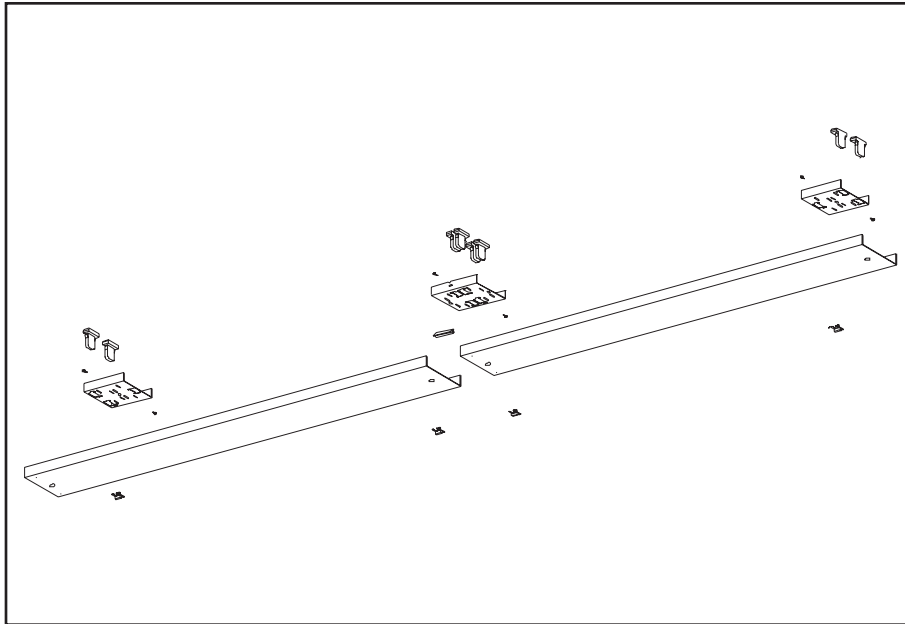

CAS Express

Convert-A-Strip

CAS Express

Description

For the most cost effective, easy-to-transport strip conversion, A.L.P. offers the CAS Express. This simple kit upgrade provides tool-free maintenance and is an ideal solution to the challenge of converting a strip fixture into the energy efficient lighting we need now. The CAS Express fits all 4" to 4.25" 1, 2 and 4-lamp strip fixtures.

Features and Benefits

- Ballast cover pre-punched for quarter turn fastener
- Quality bi-pin lampholders provided with "LH" designation
- Provides easy method to upgrade existing strips
- No special tooling required
- Lampholder brackets and ballast cover assembled on-site for ease of handling
- Meets UL #1598 standards

Ordering Information

Please call 877-257-5841 for price and delivery.

Notice

CAS Express units do not come with a ballast and are not pre-wired. Dimensions subject to change without notice.

CAS Express

Convert 1 or 2-lamp 8' T12s
to 4' T5s or T8s

CAS Express Configurations

Order CASEX 82LH

Converts to

Single Lamp T12 to
Two T5 or T8 Lamps

Order CASEX 84LH

Converts to

Double Lamp T12 to
Four T5 or T8 Lamps

Material

Made from pre-painted 27 gauge
white steel with 91% reflectance